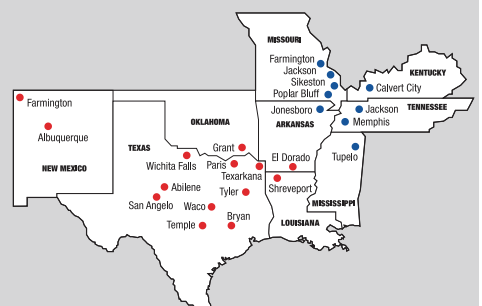

MAP-LTG-TAG-PATHS-23-LOC-9-STATE-BCARD.pdf